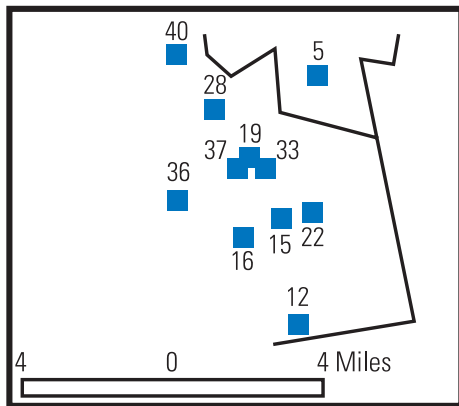

Map of

New Hampshire Educational Institutions

- NH State Boundary
- County Boundaries
- Institutions

Manchester area