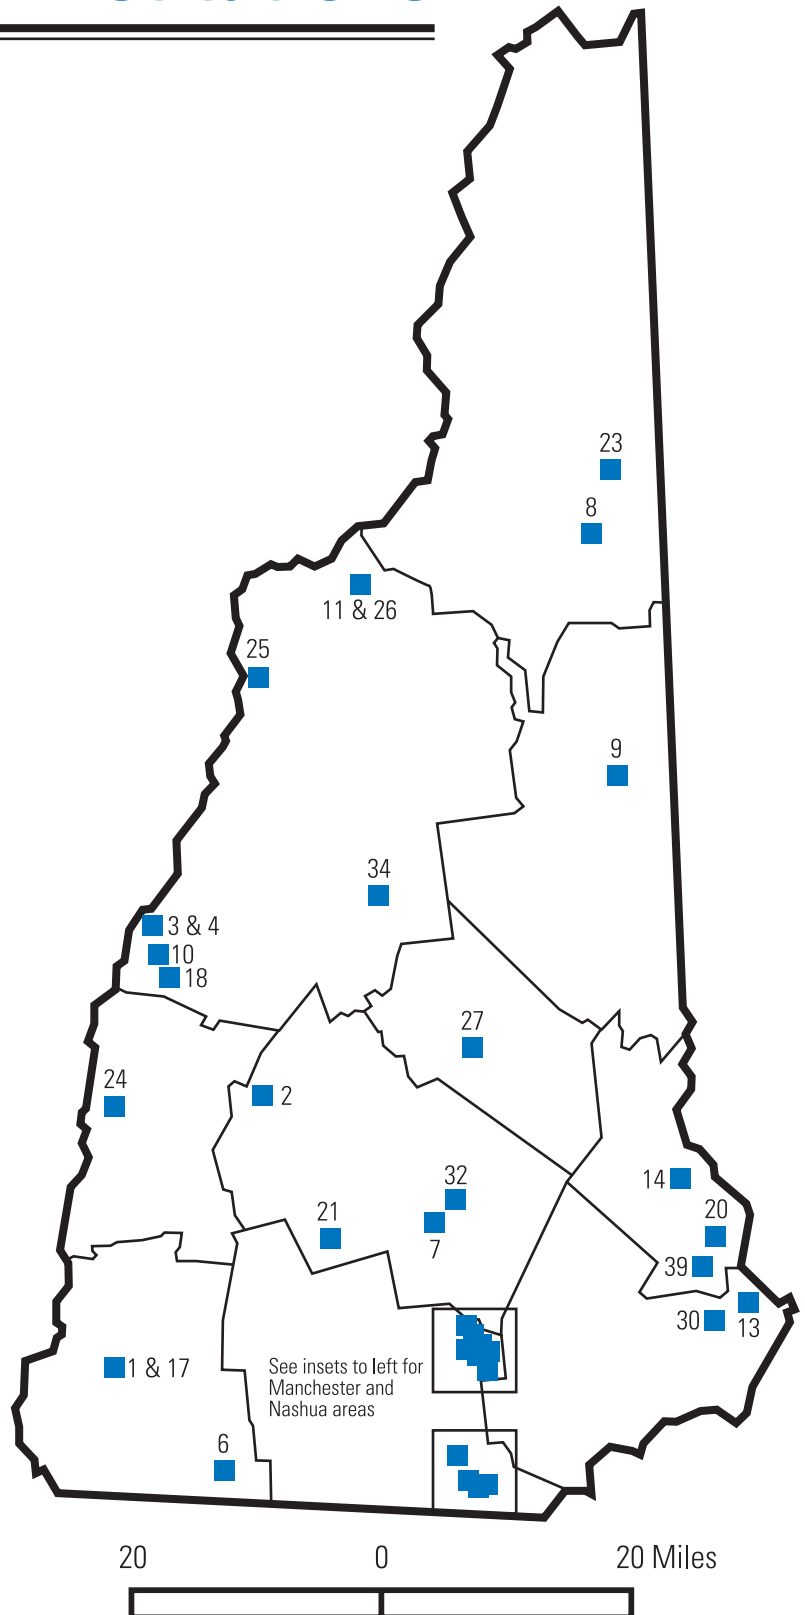

This list only includes institutions that offer health professions programs. Please contact your guidance office or career counselor for more information.

- 1. Antioch University New England**
40 Avon Street
Keene, NH 03431-3516
(800) 553-8920
www.antiochne.edu
- 2. Colby-Sawyer College**
100 Main Street
New London, NH 03257
(603) 526-3000
www.colby-sawyer.edu
- 3. Dartmouth College**
6016 McNutt Hall
Hanover, NH 03755
(603) 646-1110
www.dartmouth.edu
- 4. Dartmouth Medical School**
3 Rope Ferry Road
Hanover, NH 03755-1404
(603) 650-1505
www.dartmouth.edu/dms
- 5. Dovestar Institute**
50 Whitehall Road
Hooksett, NH 03106-2104
(603) 669-5104
www.dovestar.edu
- 6. Franklin Pierce University**
40 University Road
Rindge, NH 03461-0060
(603) 899-4050
(800) 437-0048
www.fpc.edu
- 7. Granite State College**
8 Old Suncook Road
Concord, NH 03301
(603) 228-3000
www.granite.edu
- 8. Granite State College - Berlin**
2020 Riverside Drive, Room 144
Berlin, NH 03570
(603) 752-2479
www.granite.edu
- 9. Granite State College - Conway**
53 Technology Lane, Suite 150
Conway, NH 03818
(603) 447-3970
www.granite.edu
- 10. Granite State College - Lebanon**
Trade Center Building
24 Airport Road
West Lebanon, NH 03784
www.granite.edu
- 11. Granite State College - Littleton**
646 Union Street
Littleton, NH 03561
(603) 444-3439
www.granite.edu
- 12. Granite State College - Manchester**
175 Ammon Drive, Unit 210
Manchester, NH 03103
(603) 627-2010
www.granite.edu
- 13. Granite State College - Portsmouth**
51 International Drive
Portsmouth, NH 03801
(603) 334-6060
www.granite.edu
- 14. Granite State College - Rochester**
Merchants Plaza
1 Old Dover Road
Rochester, NH 03867
(603) 332-8335
www.granite.edu

Map of

New Hampshire Educational Institutions

-  NH State Boundary
-  County Boundaries
-  Institutions

Manchester area

Nashua area

Note: Only those institutions that offer health professions programs are included.